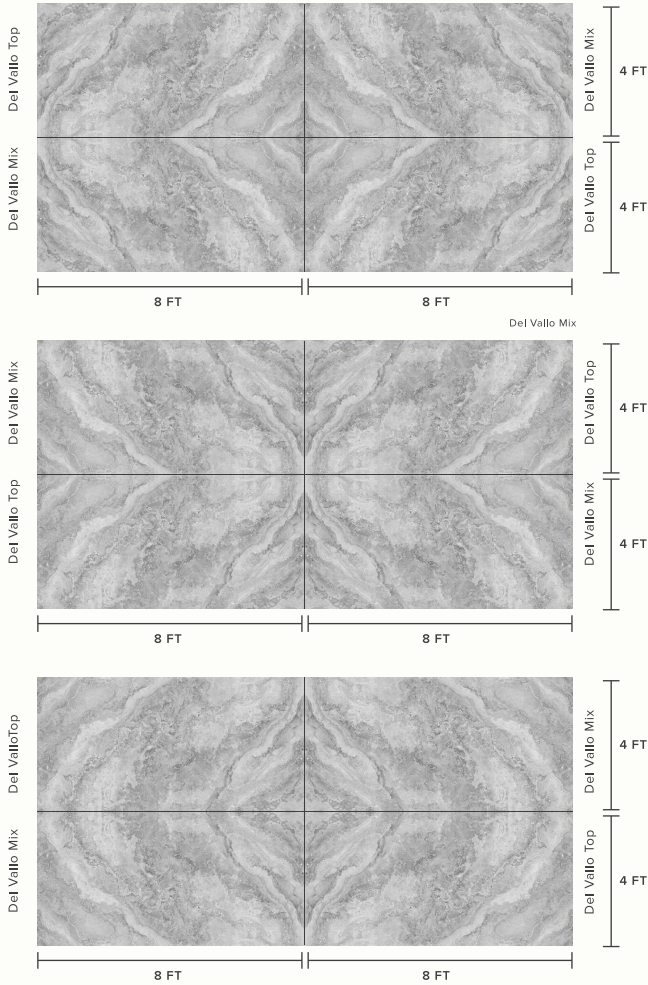

BOOKMATCH SERIES

More Pieces more unique !